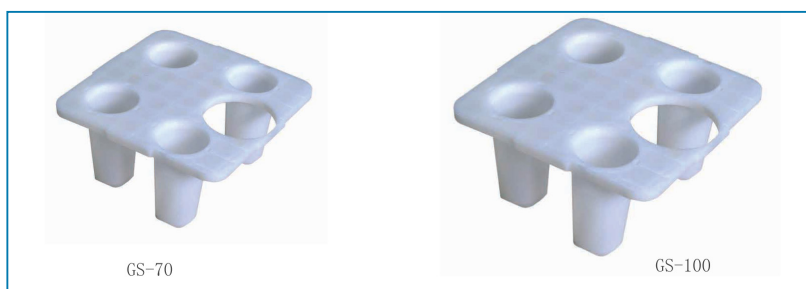

EKO-TRADING CO., LIMITED

Brine Tanks

BTR/BTS brine tanks

Model	BTR-25	BTR-70	BTR-100	BTR-145	BTR-200L
Volume	25L	70L	100L	145L	200L
Brine tank size (DxH)	Ø285x440 mm	Ø400x815 mm	Ø460x875 mm	Ø516x950 mm	Ø585x1040 mm
Plastic bag packing (WxDxH)	285x285x440 mm	405x405x1530 mm	460x460x1645 mm	535x535x1815 mm	615x615x2160 mm
Carton bag packing (WxDxH)	300x300x480 mm	425x425x1550 mm	480x480x1665 mm	555x555x1835 mm	615x615x2180 mm
Packing	1 pcs/pack	5pcs/pack	5pcs/pack	5pcs/pack	5pcs/pack
Standard specification	Brine well	Brine well, grid	Brine well, grid	Brine well, grid	Brine well, grid

Colour (optional)

BTR/BTS brine tanks

Model	BTS-70	BTS-90	BTS-100	BTS-140
Volume	70L	90L	100L	140L
Brine tank size (WxDxH)	332x332x880 mm	339x394x870 mm	382x382x880 mm	582x362x904 mm
Plastic bag packing (WxDxH)	345x345x1555 mm	339x394x870 mm	405x405x1530 mm	600x375x1150 mm
Carton bag packing (WxDxH)	365x365x1575 mm	355x410x890 mm	425x425x1550 mm	620x395x1170 mm
Packing	5pcs/pack	1 pcs/pack	5pcs/pack	5pcs/pack
Standard specification	Brine well, grid	Brine well	Brine well, grid	Brine well, grid

Model	0213/0222/0235	0417/0426/0435/0444
Size	13"/22"/35"	17"/26"/35"/44"
Main material	ABS/PE	ABS/PE
Standard color	gray	gray

BTR/BTS brine tank accessories

Brine grids
● Unique design
● Brine grid legs can be taken off
● Easy to assemble and save transportation space

Model	GR-70	GR-100	GR-145	GR-200
Dimension	Ø320x120 mm	Ø350x120 mm	Ø400x120 mm	Ø540x160 mm
Main material	HDPE	HDPE	HDPE	HDPE
Standard color	gray	gray	gray	gray

Model	GS-70	GS-100
Dimension	290x290x120 mm	330x330x120 mm
Main material	HDPE	HDPE